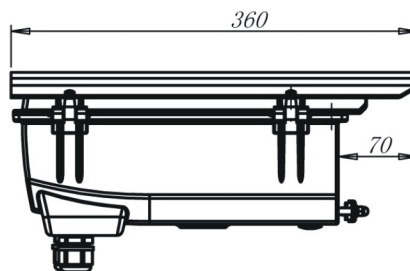

高密封室外防护罩 High Sealing Outdoor Housing

AU-9215

关键特点 Features

- ▶ 整体铝压铸
- ▶ 内置3W激光器
- ▶ IP67防护等级
- ▶ 侧面开启设计
- ▶ 密封进线孔
- ▶ 光学玻璃
- ▶ 内部可用尺寸: 70(w)X80(H)X150(L)(mm)
- ▶ AC24V电源输入
- ▶ The structure is by aluminum die-casting molding
- ▶ Built-in 3W laser
- ▶ Protection class: IP67
- ▶ The side open design
- ▶ Sealing wire inlet hole
- ▶ Optical glass
- ▶ Internal dimensions available: 70(w)X80(H)X150(L)(mm)
- ▶ AC24V power input

简图Dimension: (单位Units: mm)

选购件optional

万向节Universal head AU-8206	万向节Universal head AU-8306	墙装支架Wall mount AU-8135A
		