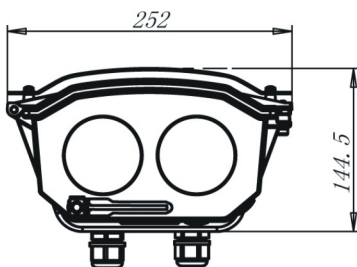

高密封室外防护罩 High Sealing Outdoor Housing

AU-9215

关键特点 Features

- ▶ 整体铝压铸
- ▶ 内置3W激光器
- ▶ IP67防护等级
- ▶ 侧面开启设计
- ▶ 密封进线孔
- ▶ 光学玻璃
- ▶ 内部可用尺寸: 70(w)X80(H)X150(L)(mm)
- ▶ AC24V电源输入
- ▶ The structure is by aluminum die-casting molding
- ▶ Built-in 3W laser
- ▶ Protection class: IP67
- ▶ The side open design
- ▶ Sealing wire inlet hole
- ▶ Optical glass
- ▶ Internal dimensions available: 70(w)X80(H)X150(L)(mm)
- ▶ AC24V power input

简图Dimension: (单位Units: mm)

选购件optional

万向节Universal head AU-8206	万向节Universal head AU-8306	墙装支架Wall mount AU-8135A
		